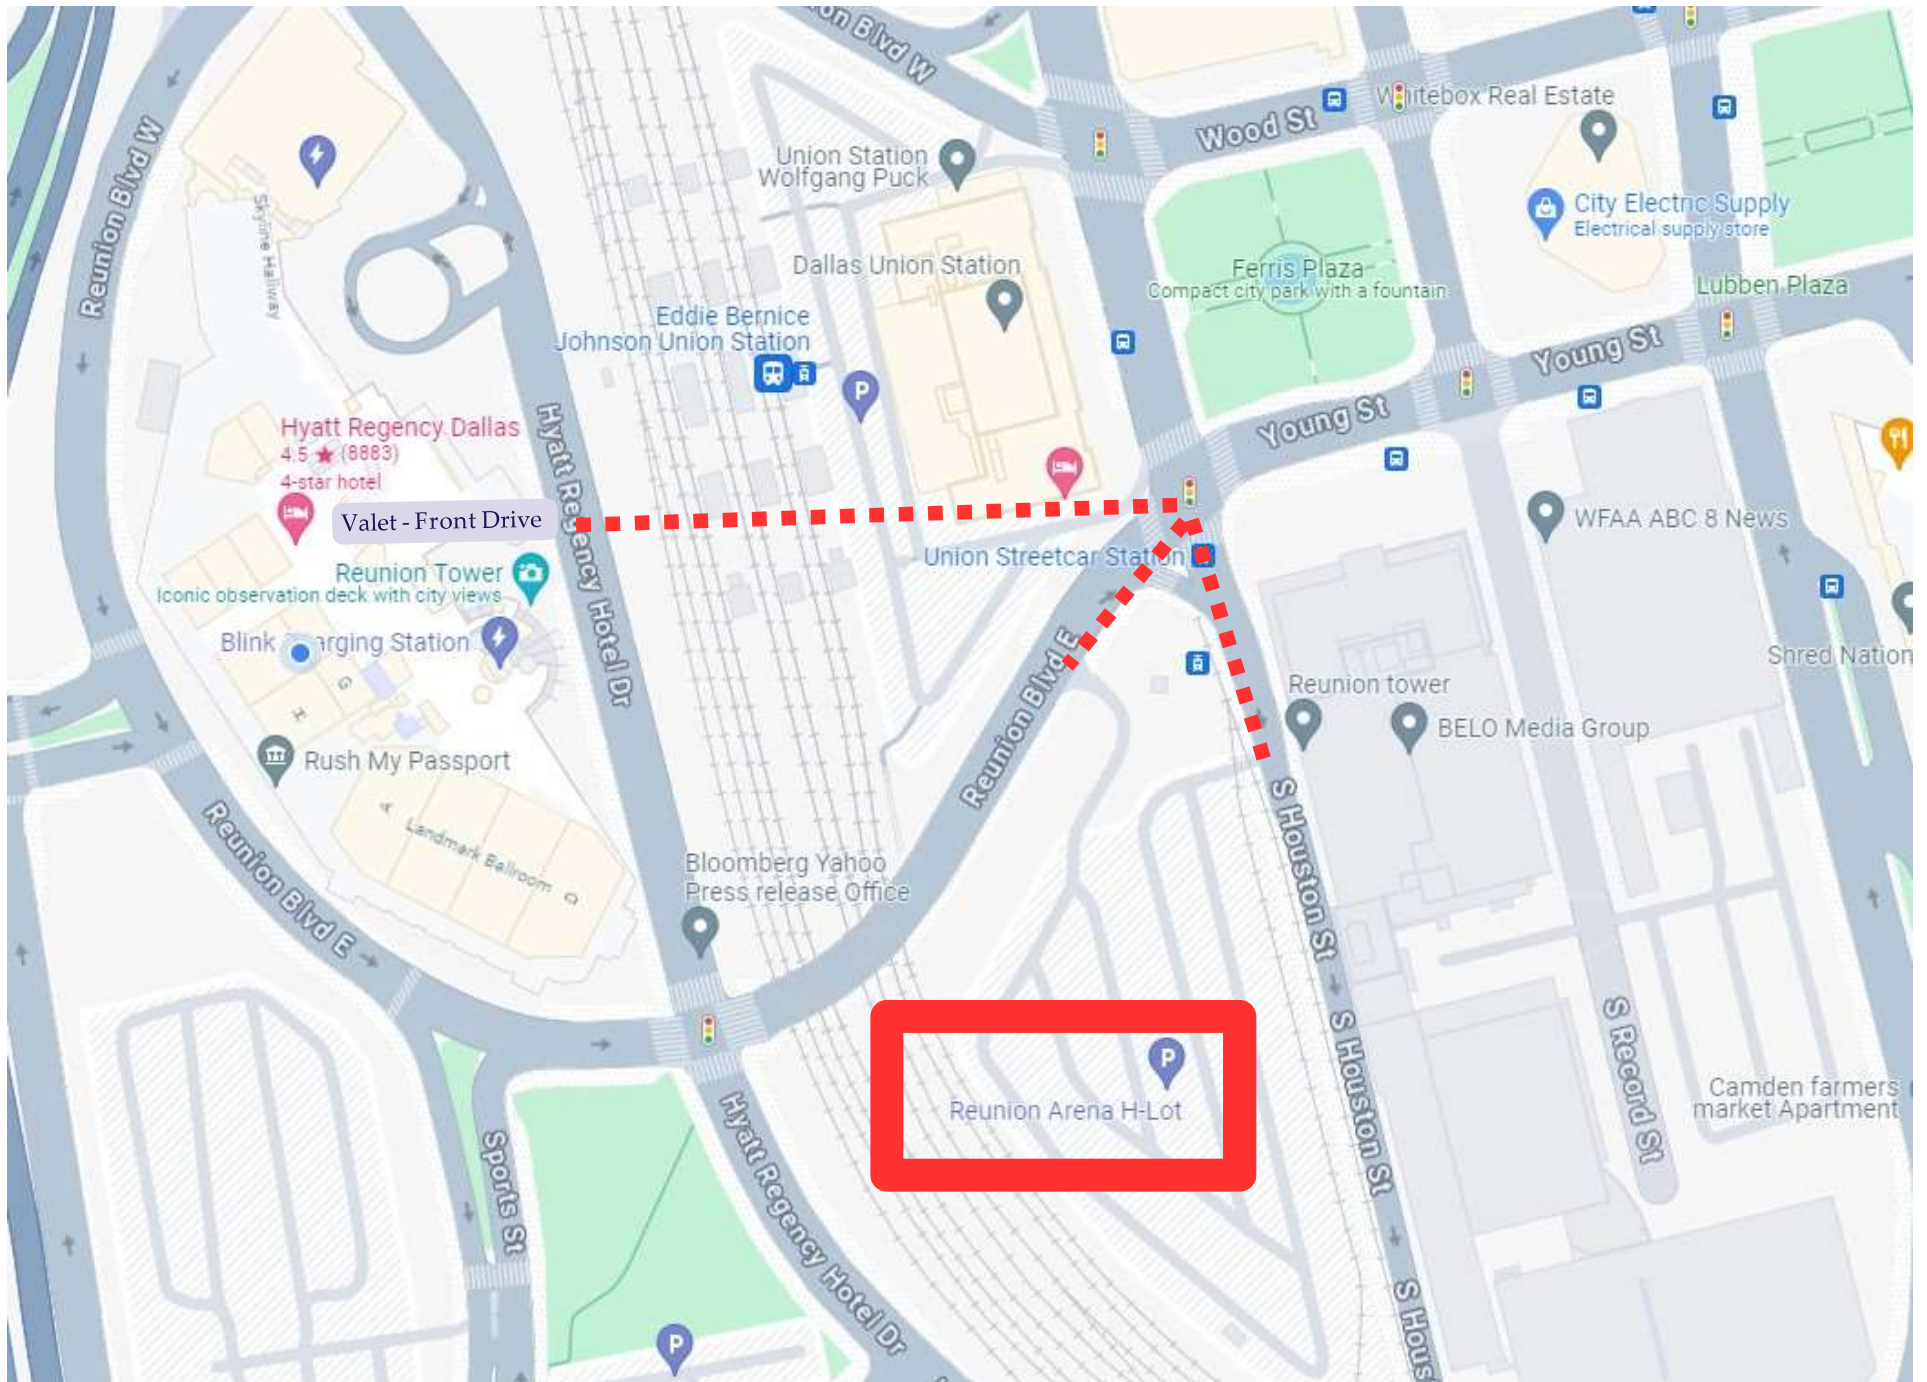

# PARKING at HYATT REGENCY DALLAS

Valet - Front Drive

Hyatt Regency Dallas  
4.5 ★ (8883)  
4-star hotel

Reunion Tower  
Iconic observation deck with city views

Blink Charging Station

Rush My Passport

Landmark Ballroom

Bloomberg Yahoo  
Press release Office

Union Station  
Wolfgang Puck

Dallas Union Station

Eddie Bernice  
Johnson Union Station

Union Streetcar Station

Ferris Plaza  
Compact city park with a fountain

City Electric Supply  
Electrical supply store

Lubben Plaza

WFAA ABC 8 News

Reunion tower

BELO Media Group

Shred Nation

Camden farmers  
market Apartment

Reunion Arena H-Lot